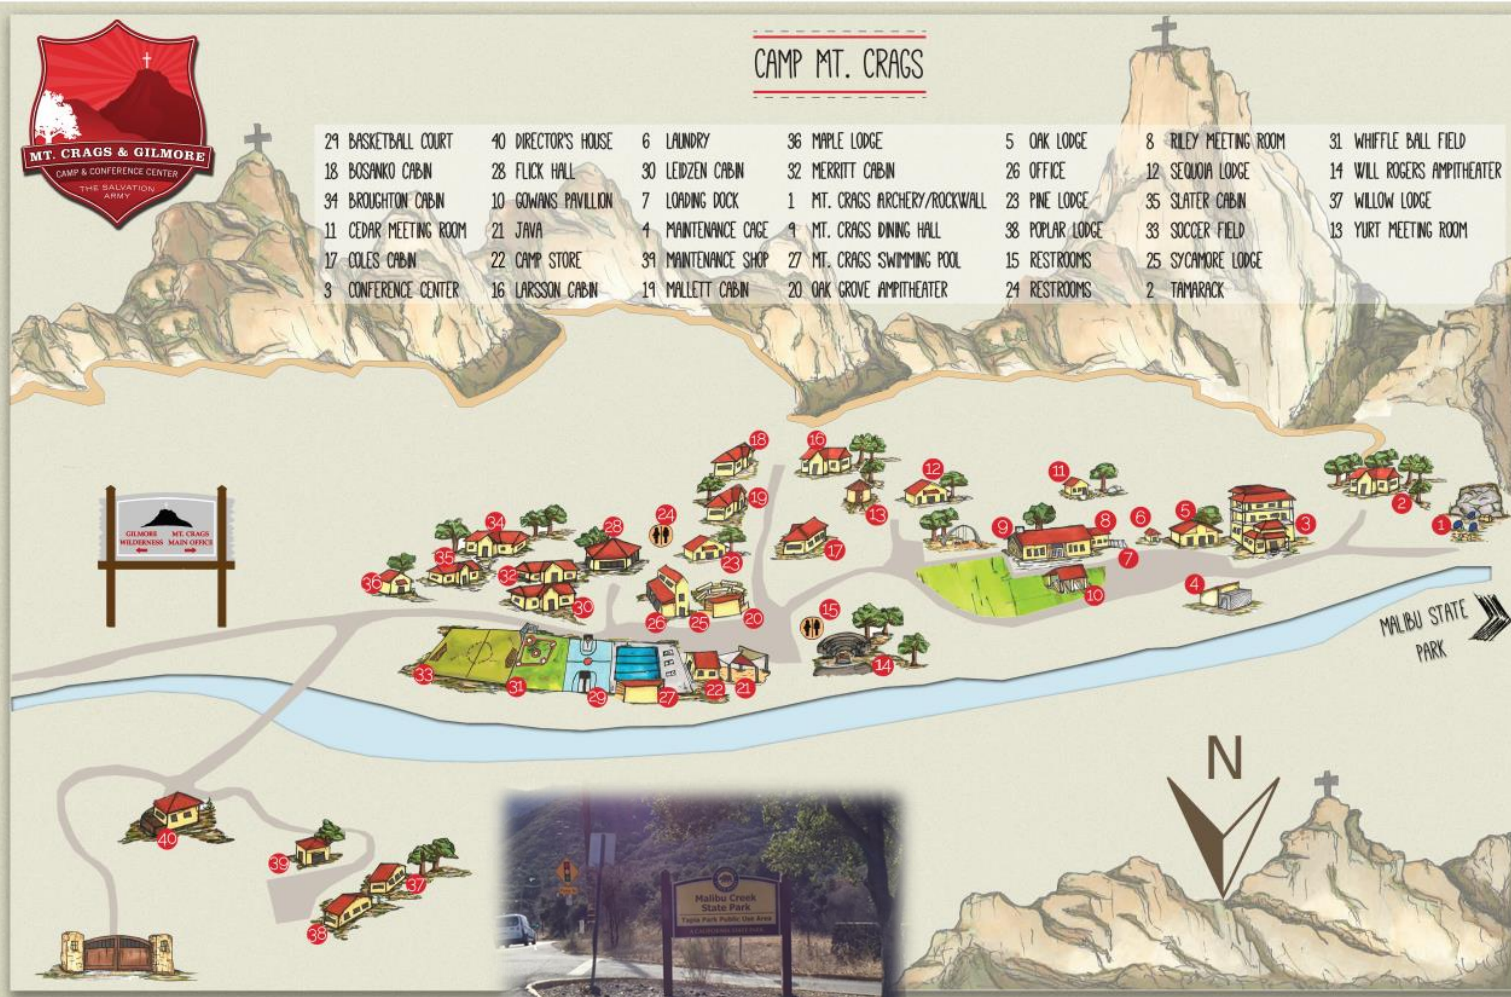

CAMP MT. CRAGS

29 BASKETBALL COURT	40 DIRECTOR'S HOUSE	6 LAUNDRY	36 MAPLE LODGE	5 OAK LODGE	8 RILEY MEETING ROOM	31 WHIFFLE BALL FIELD
18 BOSANKO CABIN	28 FLICK HALL	30 LEIDZEN CABIN	32 MERRITT CABIN	26 OFFICE	12 SEQUOIA LODGE	14 WILL ROGERS AMPITHEATER
34 BROUGHTON CABIN	10 GOWANS PAVILLION	7 LOADING DOCK	1 MT. CRAGS ARCHERY/ROCKWALL	23 PINE LODGE	35 SLATER CABIN	37 WILLOW LODGE
11 CEDAR MEETING ROOM	21 JAVA	4 MAINTENANCE CAGE	9 MT. CRAGS DINING HALL	38 POPLAR LODGE	33 SOCCER FIELD	13 YURT MEETING ROOM
17 COLES CABIN	22 CAMP STORE	39 MAINTENANCE SHOP	27 MT. CRAGS SWIMMING POOL	15 RESTROOMS	25 SYCAMORE LODGE	
3 CONFERENCE CENTER	16 LARSSON CABIN	19 MALLETT CABIN	20 OAK GROVE AMPITHEATER	24 RESTROOMS	2 TAMARACK	

Camp Mt. Crag
26801 Dorothy Drive
Calabasas 91302

Entry at **Tapia Park** (Malibu Creek State Park)

Drive past park entry gate and into park.
 Follow signs left to Salvation Army Camp.

Entrance to Camp Site –
 Please request gate code